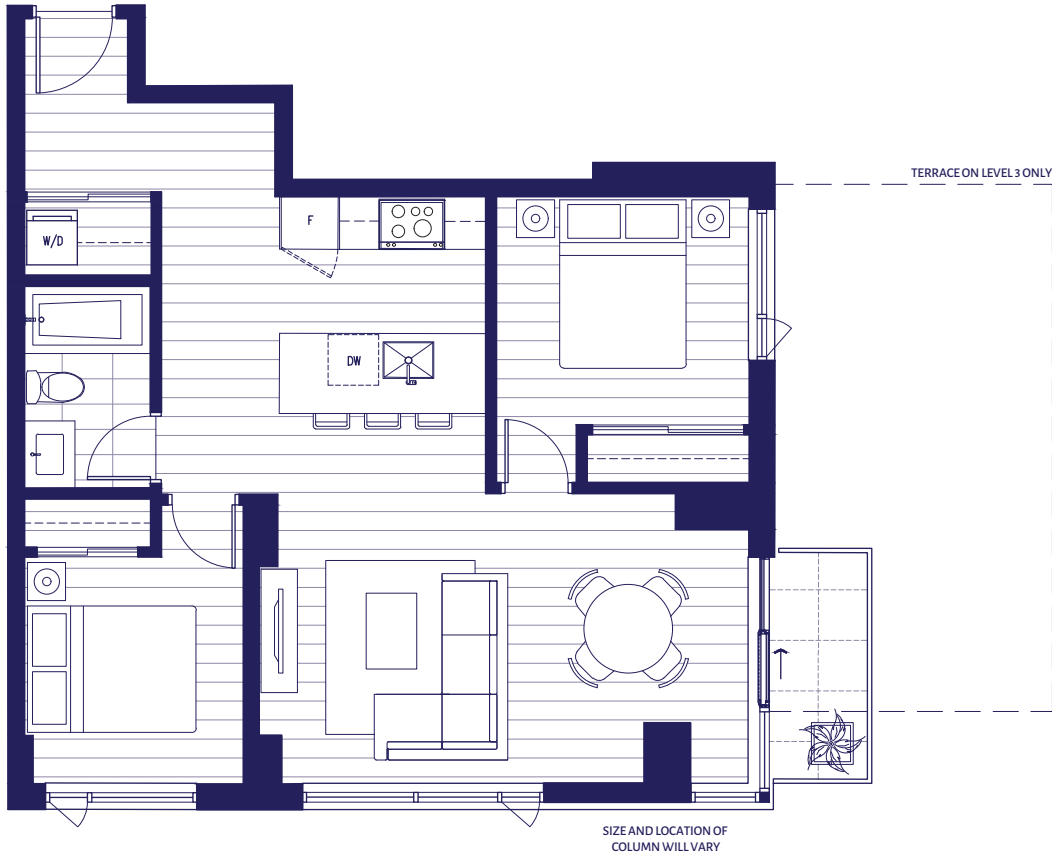

VIVID

at the
yates

B6

2 Bedroom | 753 sq. ft.

Level 3-5