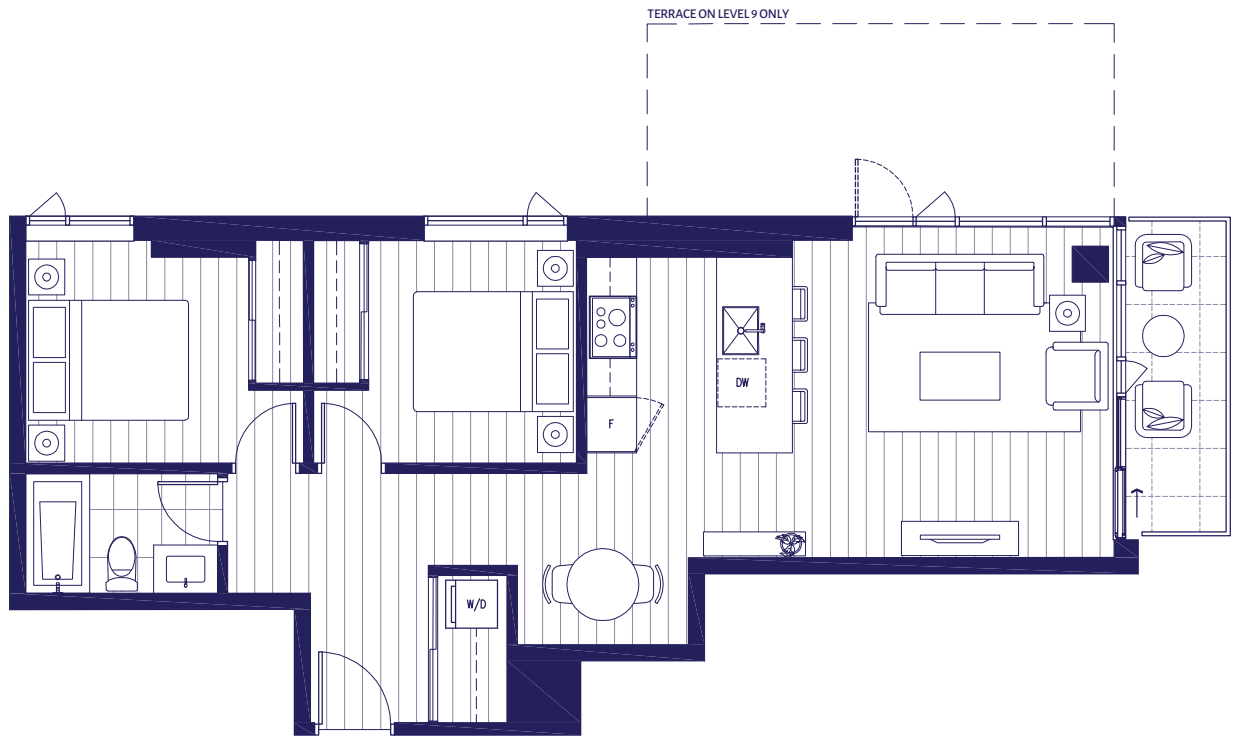

VIVID

at the
yates

B5

2 Bedroom | 764 sq. ft.

Level 9-18