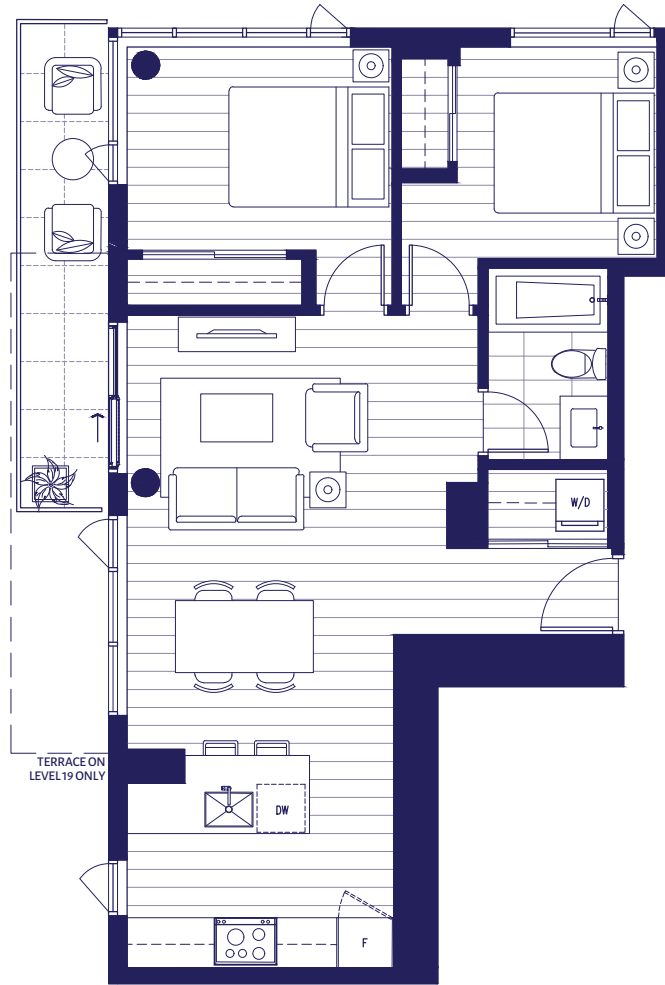

VIVID

at the
yates

B3

2 Bedroom | 753 sq. ft.

Level 19-20