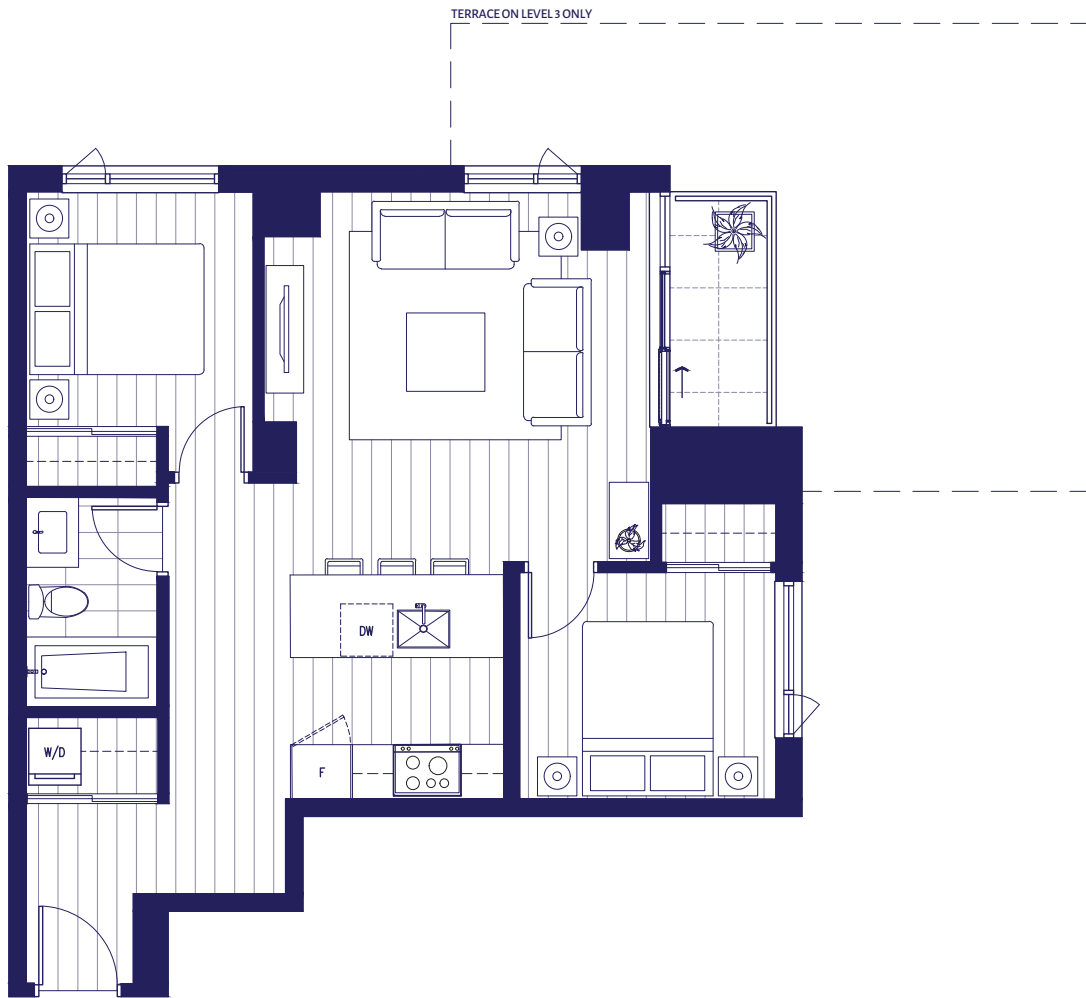

VIVID

at the
yates

B2

2 Bedroom | 710 sq. ft.

Level 3-5