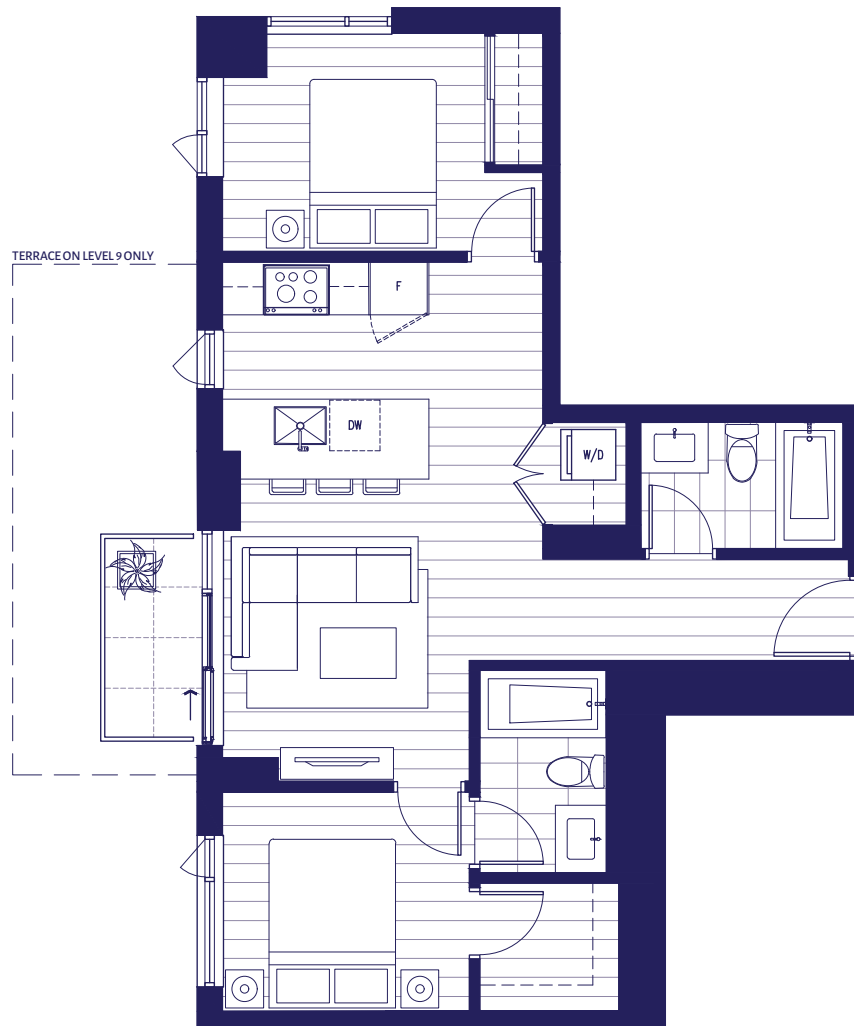

VIVID

at the
yates

B1

2 Bedroom | 731 sq. ft.

Level 9-18