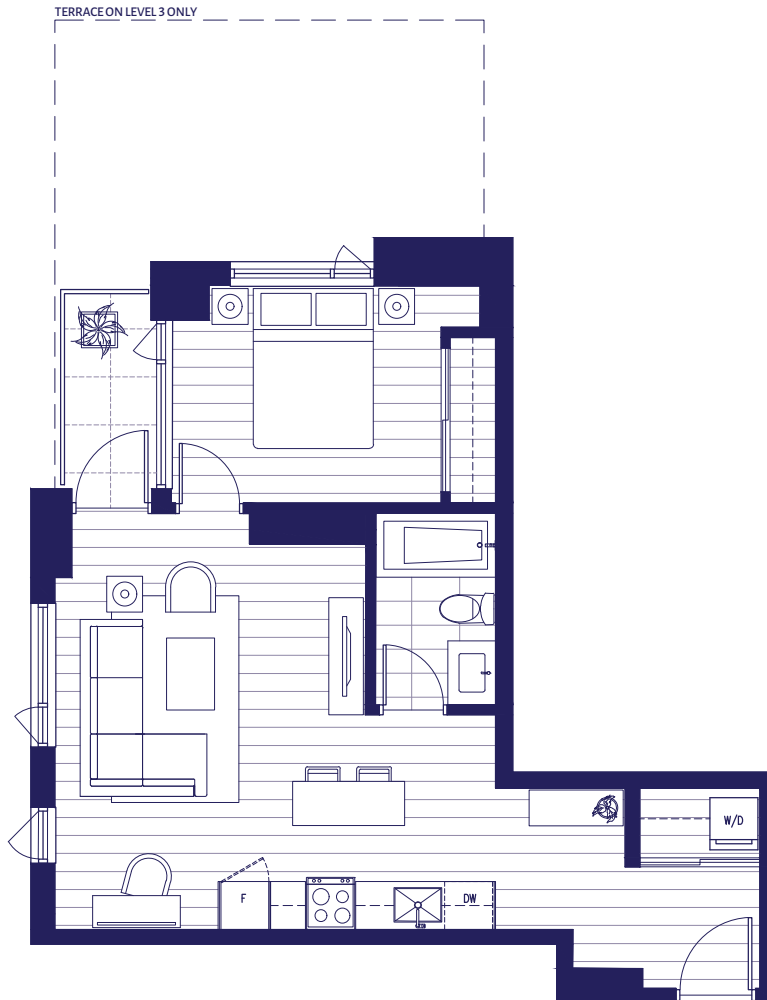

VIVID

at the yates

A9

1 Bedroom | 570-581 sq. ft.

Level 3-5

Level 6-8