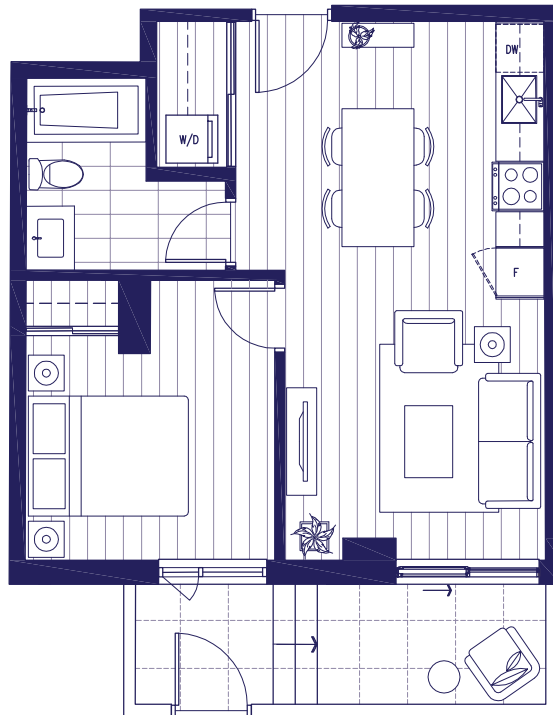

# VIVID

at the  
yates

A6

1 Bedroom | 505 sq. ft.

Level 1