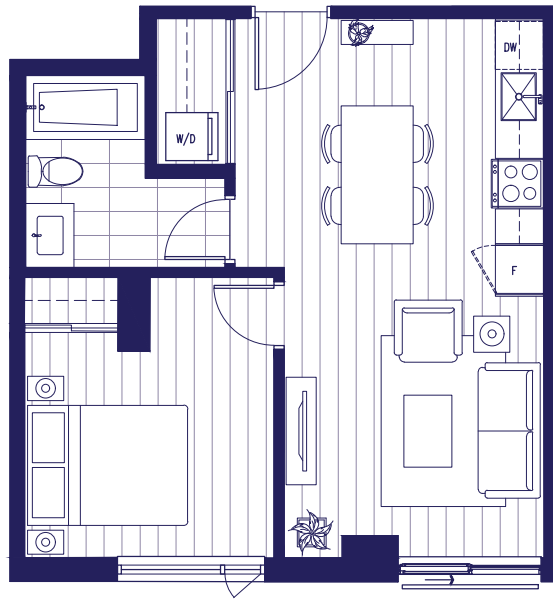

VIVID

at the
yates

A5

1 Bedroom | 505 sq. ft.

Level 2