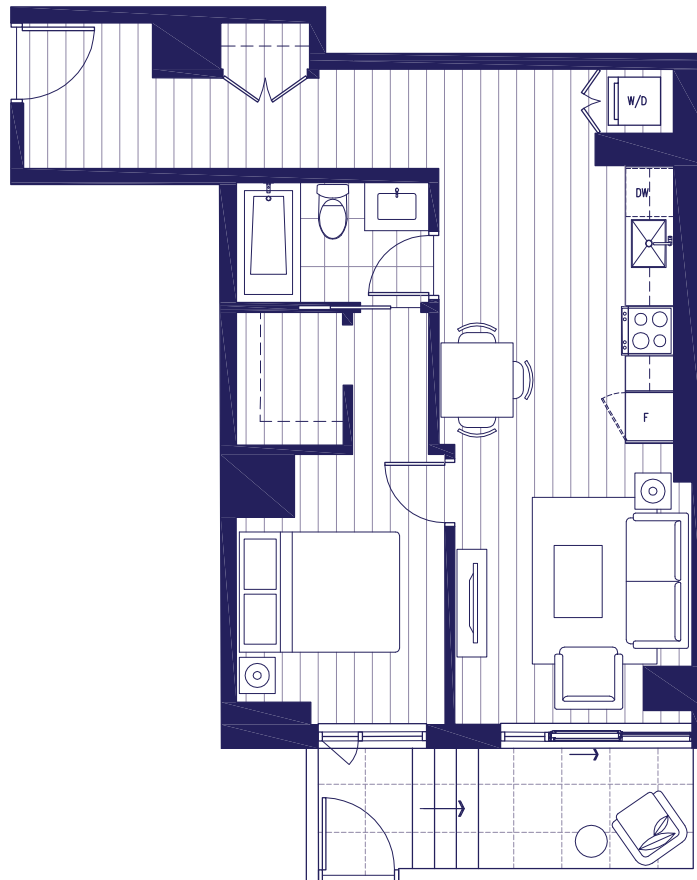

VIVID

at the
yates

A11

1 Bedroom | 602 sq. ft.

Level 1